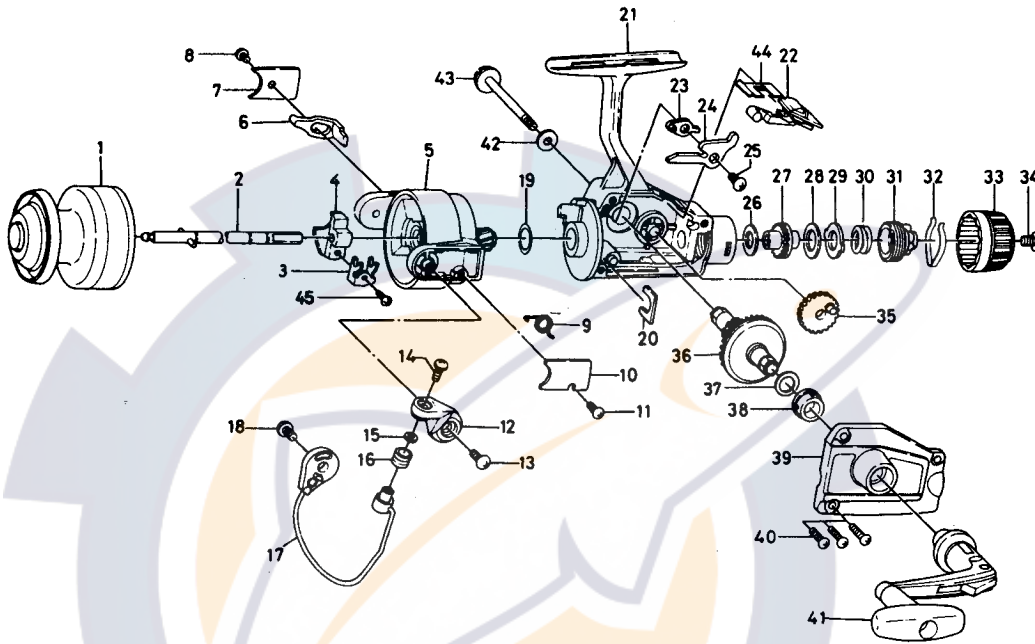

SPINNING REEL **AS1050/1350**

Key No.	Parts No.	Parts Name	Key No.	Parts No.	Parts Name
1	B77-8601	Spool assembly	27	B74-7401	Click gear
2	B74-8201	Main shaft	28	B76-0501	Drag washer B
3	B81-2701	Oscillating slider retainer	29	B49-0101	Drag washer C
4	B74-8101	Oscillating slider	30	141-8721	Drag knob spring
5	B76-1301	Rotor	31	B74-7603	Drag screw
6	B76-2901	Bail kick lever	32	B74-7701	Drag washer spring
7	B74-7302	Bail kick lever cover	33	B82-5501	Drag knob
8	352-0402	Bail kick lever cover screw	34	352-1103	Drag knob spring screw
9	B18-7702	Bail spring	35	413-4501	Oscillating gear
10	B76-0101	Bail spring cover	36	B74-8001	Drive gear
11	352-0402	Bail spring cover screw	37	373-7800	Drive gear washer
12	B76-0201	Arm lever	38	B12-9002	Bearing
13	351-6102	Arm lever screw	39	B74-8404	Body cover
14	B67-9301	Bail screw	40	351-6407	Body cover screw
15	B55-4301	Roller collar	41	B74-8701	Handle
16	250-3921	Line roller	42	372-3501	Handle washer
17	B76-2101	Bail	43	B62-4703	Handle screw
18	351-6102	Bail holder screw	44	B79-0101	Anti-reverse lever spring
19	372-8600	Rotor washer	45	351-1804	Oscillating slider screw
20	B60-3801	Pinion retainer	AS1350 Special Parts		
21	B75-9602	Body	1	B77-8801	Spool assembly
22	B84-8901	Anti-reverse lever	5	B75-9801	Rotor
23	B80-3901	Anti-reverse claw plate	6	B74-7201	Bail kick lever
24	B74-6302	Anti-reverse claw	17	B76-2301	Bail
25	351-6102	Anti-reverse claw screw	21	B75-9601	Body
26	B48-9901	Drag washer A	39	B74-8402	Body cover